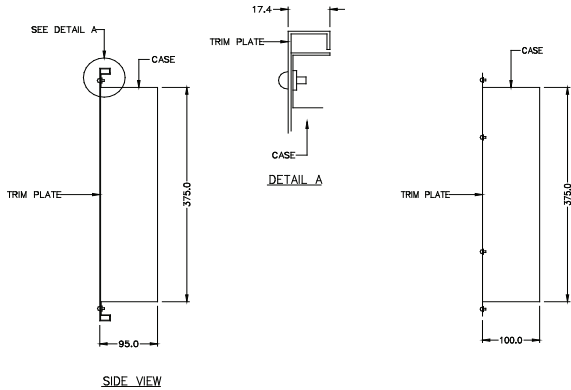

SIDE VIEW

Contact Us

Phone 131 491
Fax 1800 659 025
Email simplextime.au@tycoint.com
Website www.simplextime.com.au

A Tyco International Company