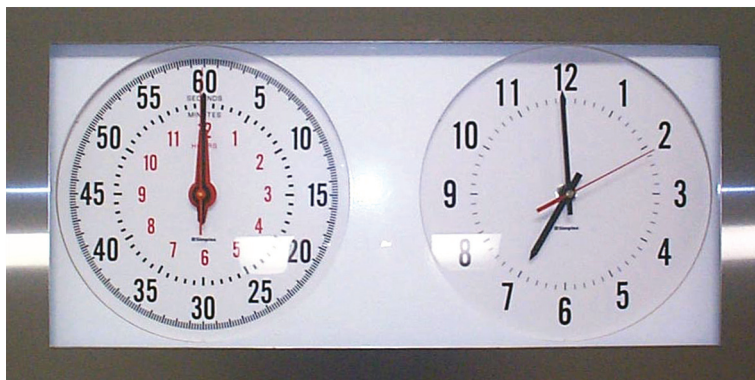

Theatre Timers

Interval and Real Time

Applications

Simplex model 6311 theatre timers are for use in hospital deliver rooms, operating rooms, laboratories, schools, and industrial applications.

The dual theatre timer is designed to keep track of VITAL timed events throughout an operation by providing surgeons and support staff with both interval time and accurate referenced "real time" via Simplex ONTA 12-BK series slave clock. This system is housed in a stainless steel cabinet complete with shatter-proof acrylic enclosure.

Simplex Model 6311-12BK interval & real time includes a twelve hour elapsed time powered by 230V AC 50 Hz power and one network 12 hour Analogue clock connected to NTP(Network Time Protocol).

Operation

Manual operation from a 6311-9502 timer control is started by switch activation (START) which is indicated by the red timer-on LED. If the timing sequence must be stopped the STOP position will instantly stop the hands without coasting due to a "dead-stop" motor control feature. Reset is activated by pushbutton, if the control switch is in the STOP/RESET position.

Simplex

A Tyco International Company

Interval Timer Features

- UL Listed under two categories:
 - UL 544, Medical and Dental Equipment
 - UL 863, Time Indication and Recording
 - C "Tick"
- Twelve-hour elapsed time of display of seconds, minutes and hours
- 12 inch dial with:
 - Red hour and second hand
 - Black minute hand
 - Black markers and seconds numerals
 - Red inner ring numerals for minutes and hours
- Requires 6311-9502 timer control featuring:
 - Red timer-on LED
 - Yellow reset mode LED
 - Instant hand stop
 - Mounts on two-gang switch box (not supplied)
 - Dimensions 114x115mm
- Flush mounting