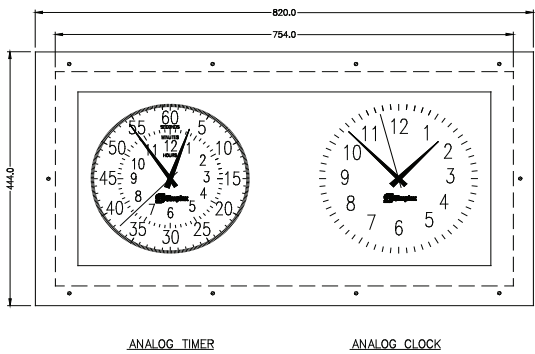

Manual operation from a 6311-9502 timer control is started by switch activation (START) which is indicated by the red timer-on LED. If the timing sequence must be stopped the STOP position will instantly stop the hands without coasting due to a "dead-stop" motor control feature. Reset is activated by pushbutton, if the control switch is in the STOP/RESET position.

Simplex

A Tyco International Company

Interval Timer Features

- UL Listed under two categories:
 - UL 544, Medical and Dental Equipment
 - UL 863, Time Indication and Recording
 - C "Tick"
- Twelve-hour elapsed time of display of seconds, minutes and hours
- 12 inch dial with:
 - Red hour and second hand
 - Black minute hand
 - Black markers and seconds numerals
 - Red inner ring numerals for minutes and hours
- Requires 6311-9502 timer control featuring:
 - Red timer-on LED
 - Yellow reset mode LED
 - Instant hand stop
 - Mounts on two-gang switch box (not supplied)
 - Dimensions 114x115mm
- Flush mounting

Dual Theatre Features

- Flush mount stainless steel case with shatterproof acrylic lens
- Simplex UL listed interval timer and controller
- ONTA 12-BK series TCP/IP Network clock. Clock receives time from NTP (Network Time Protocol) Time source